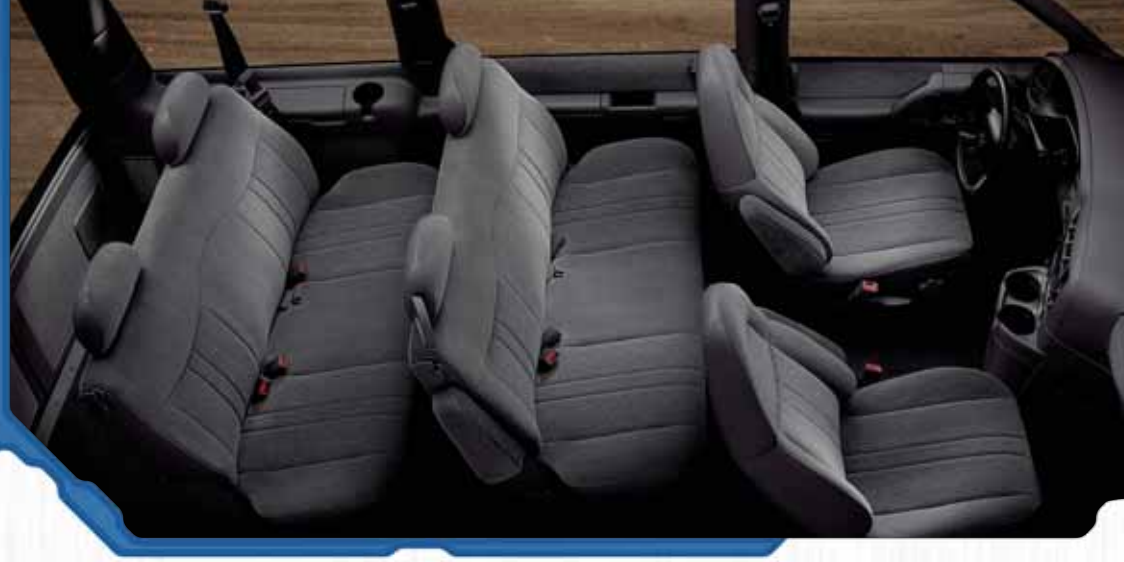

SELECT INTERIOR FEATURES

S = STANDARD, A = AVAILABLE

	Base	LS	LT
Air bags¹ , frontal, driver and right front passenger	S	S	S
Air conditioning , rear	A	A	S
Air conditioning , front manual	S	S	S
Cargo convenience net , in rear compartment area	A	A	A
Convenience Package , power windows and door locks	S	S	S
Convenience Package , Tilt-Wheel and cruise control	S	S	S
Defogger , rear-window, electric	A	A	A
Floor covering , color-keyed carpet on wheelhousing and floor	S	S	S
Floor mats , color-keyed, rubberized vinyl, removable, for all seating areas	S	S	S
Keyless entry , remote, includes 2 transmitters and remote panic button	A	S	S
Lighting , interior, dome lamp, door handle-activated delayed illuminated entry lamps, front and middle entry, includes adjustable reading, rear dome and dome defeat switch	S	S	S
Mirror , inside rearview, manual day/night	S	S	S
Power outlets , auxiliary, covered, 2 on engine cover in front, plus lighter, 12-volt	S	S	S
Seat Package , includes armrest, map pocket, manually adjustable driver lumbar support	S	S	S
Seat adjuster , power, driver, 6-way	–	A	S
Seating , 8-passenger, Custom Cloth trim, front buckets, reclining with inboard armrests, map pockets, manual driver lumbar support, head restraints with center and rear row removable benches	S	S	–
Seating , 8-passenger, Special Cloth trim, front buckets, reclining with inboard armrests, map pockets, manual lumbar support, adjustable head restraints, center and rear passenger removable benches, fold-down center console with convenience tray and dual cupholders	–	–	S
Seating , 8-passenger, leather appointed seating surfaces, front buckets, reclining with inboard armrests, map pockets, manual lumbar support, adjustable head restraints, center and rear passenger removable benches, fold-down center console with convenience tray and dual cupholders	–	–	A
Seating , 7-passenger, Special Cloth trim, front buckets, reclining with inboard armrests, map pockets, manual driver lumbar support, adjustable head restraints, plus 2 center reclining buckets and rear passenger removable bench, fold-down center console with convenience tray and dual cupholders	–	–	A
Seating , 7-passenger, leather appointed seating surfaces, front buckets, reclining with inboard armrests, map pockets, manual driver lumbar support, adjustable head restraints, plus 2 center reclining buckets and a rear passenger removable bench, fold-down center console with convenience tray and dual cupholders	–	–	A
Sound system , ETR AM/FM stereo	S	–	–
Sound system , ETR AM/FM stereo with CD player	A	S	–
Sound system , ETR AM/FM stereo with CD player and cassette	–	A	S
Steering wheel , 4-spoke, steel sleeve column, includes theft-deterrent locking feature, black	S	S	–
Steering wheel , leather-wrapped rim, black, steel sleeve column, includes theft-deterrent locking feature	–	–	S
Tow/haul mode selector , at center of shift lever	S	S	S
Universal Transmitter , Homelink, includes garage door opener, 3-channel programmable	–	–	S
Visors , padded, driver and passenger side with vinyl trim and dual vanity mirrors	S	S	–
Visors , padded, driver and passenger side with cloth trim, extenders, illuminated vanity mirrors, and auxiliary visors	–	A	S